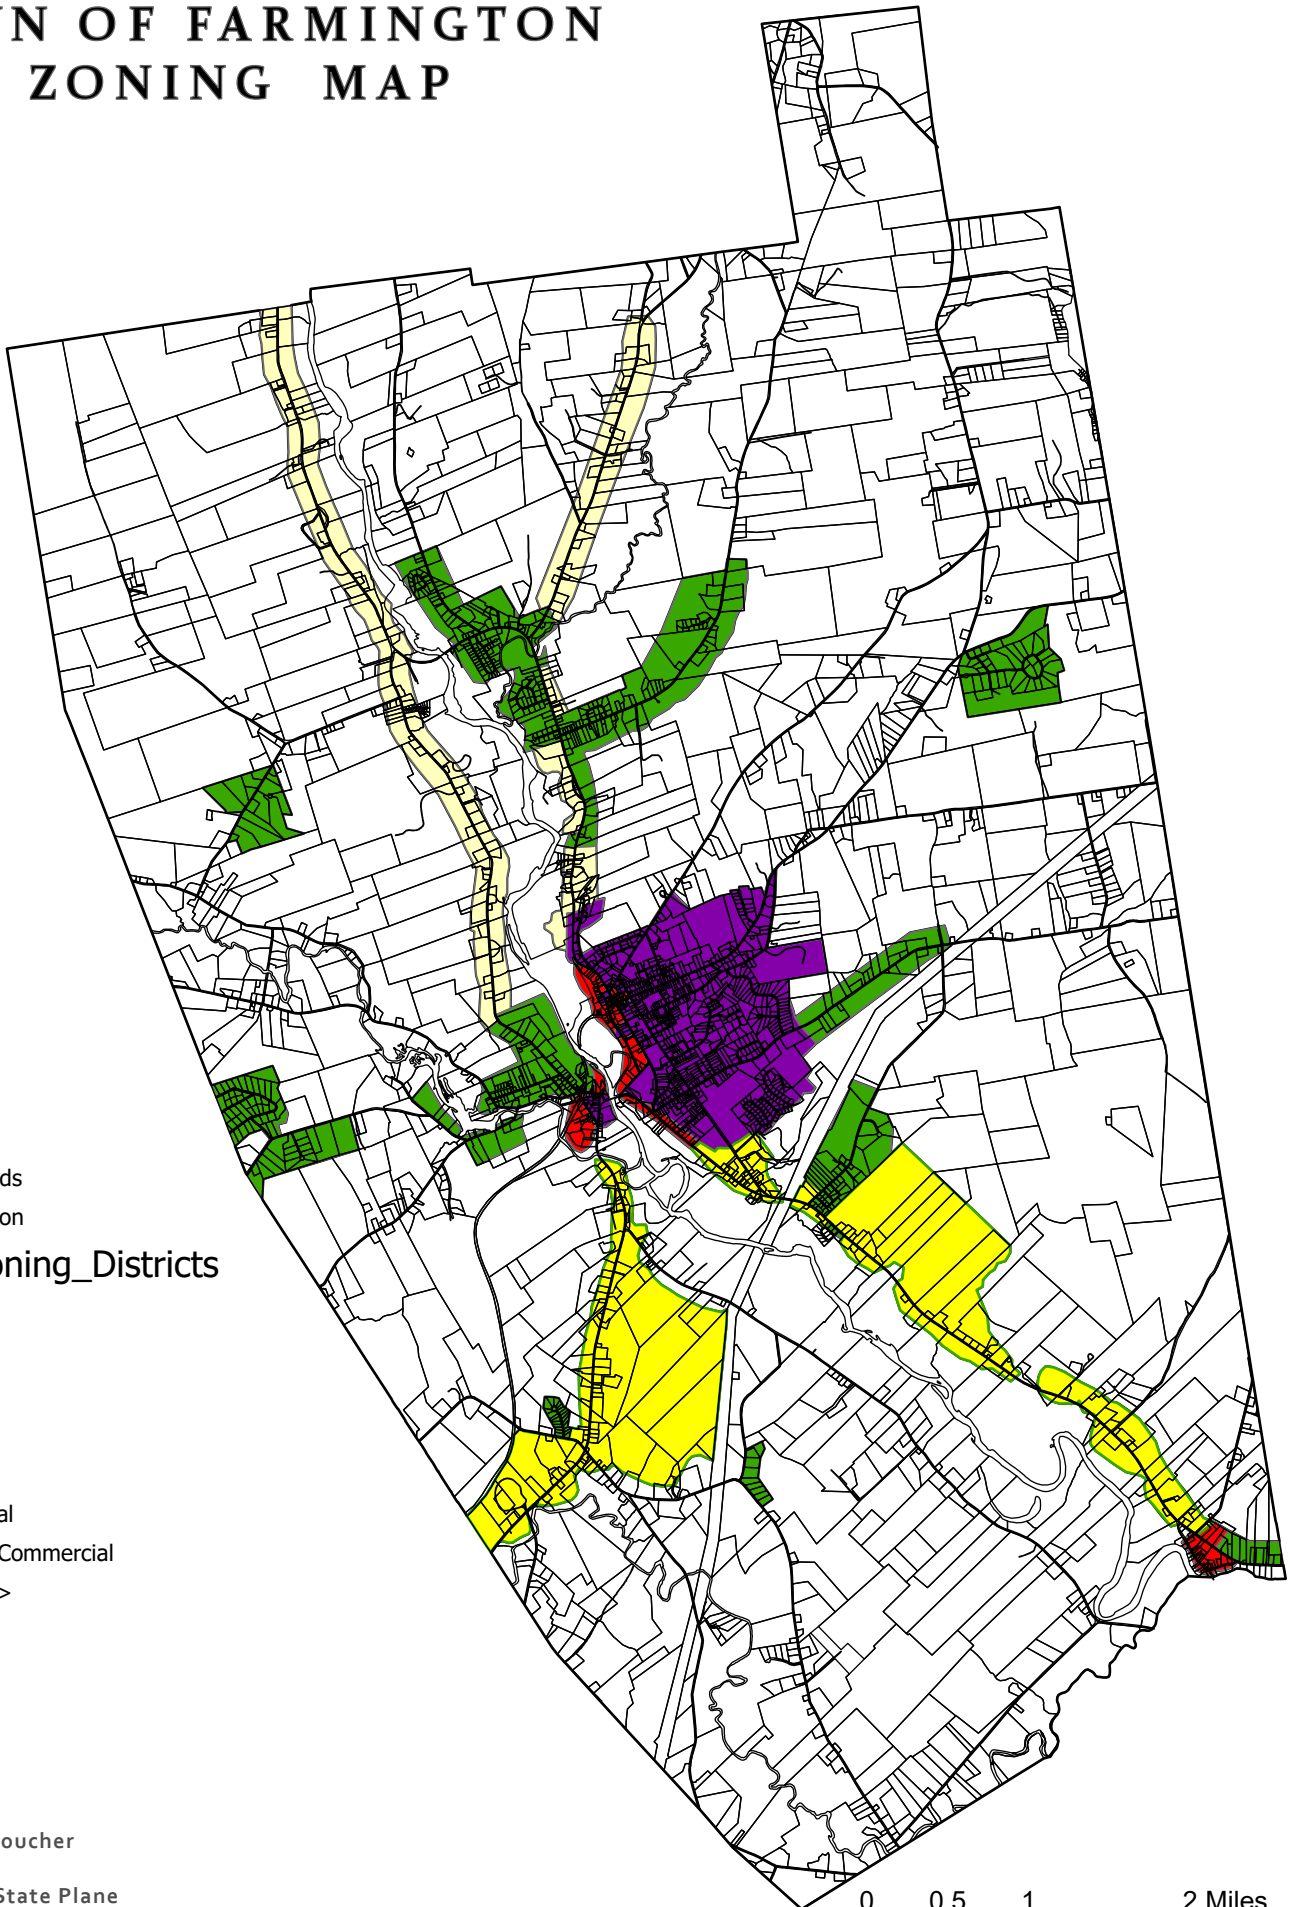

TOWN OF FARMINGTON ZONING MAP

Legend:

- Maine_E911_Roads
- Parcels_Farmington

Farmington_Zoning_Districts

ZoneType

- Farm_Forest
- General_Purpose
- Residential
- Village_Business
- Village_Residential
- Residential_LightCommercial
- <all other values>

Cartographer: Avery Boucher
Date: 4/28/20
Datum: NAD 83 Harn State Plane