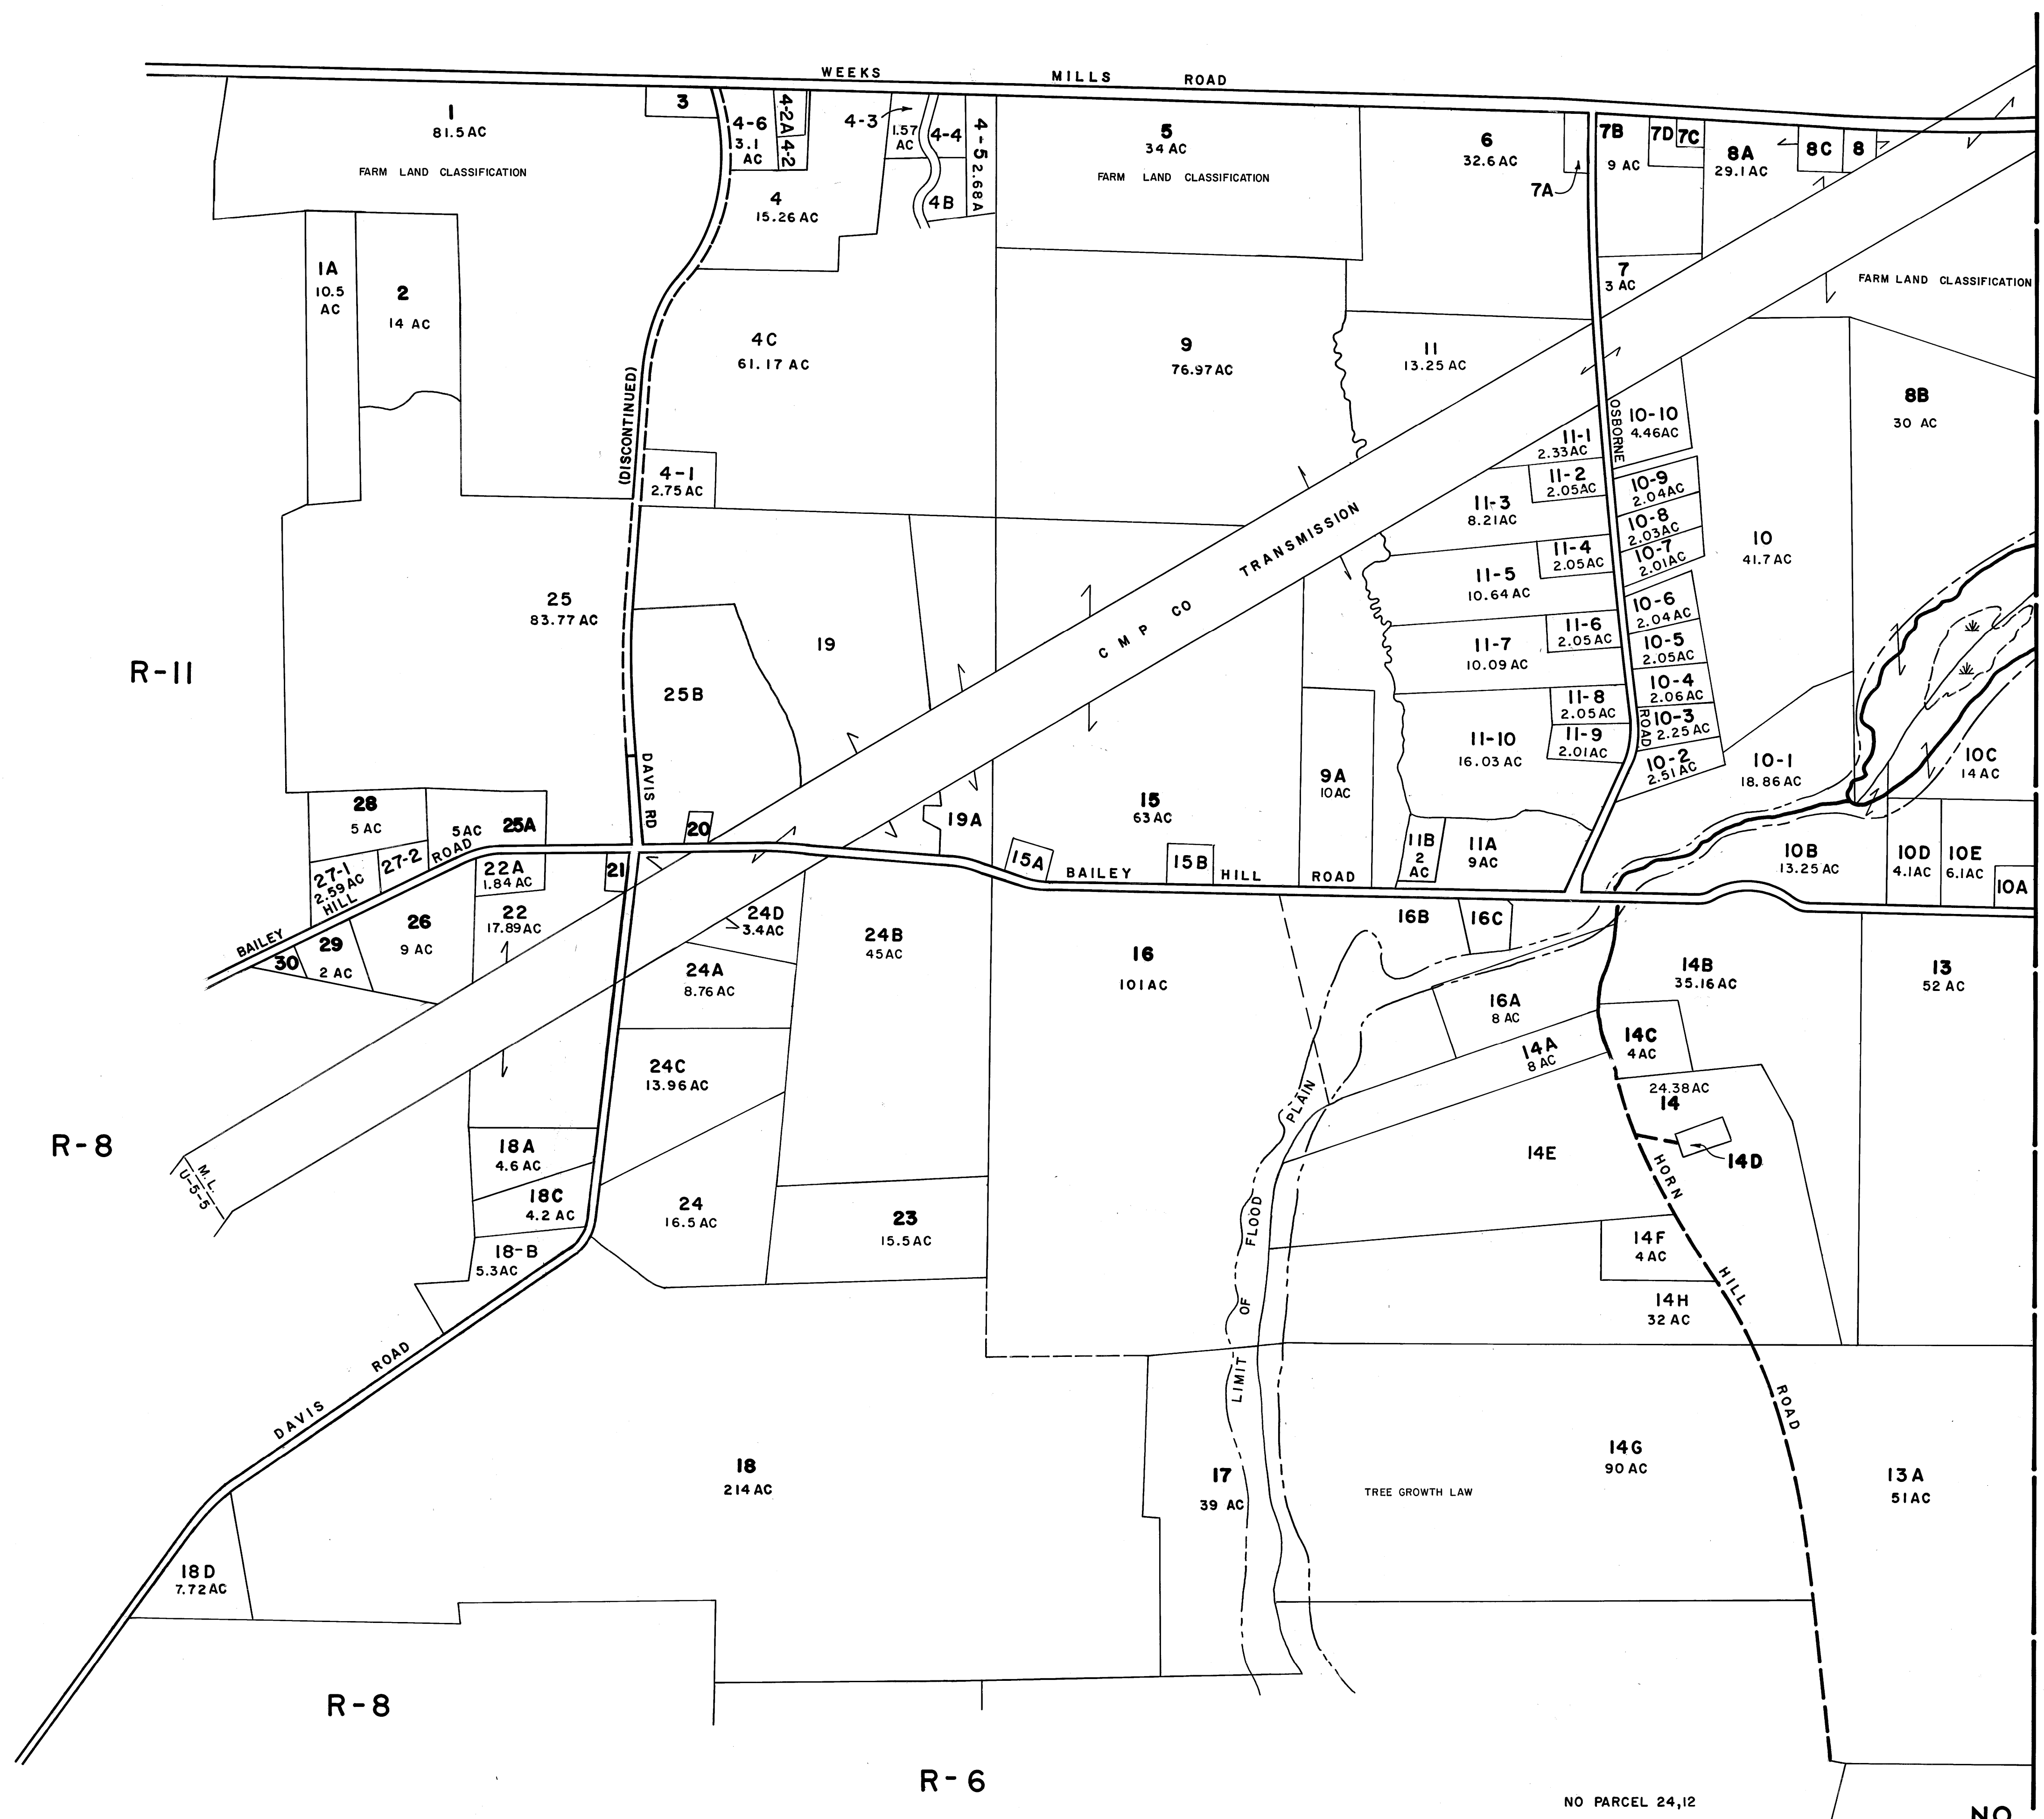

R-12

NEW SHARON

R-11

R-8

R-8

R-6

NO ZONING

NO PARCEL 24,12

JOHN E. O'DONNELL & ASSOCIATES  
 AUBURN, MAINE  
 1969

PROPERTY MAP  
**FARMINGTON, MAINE**

R-7