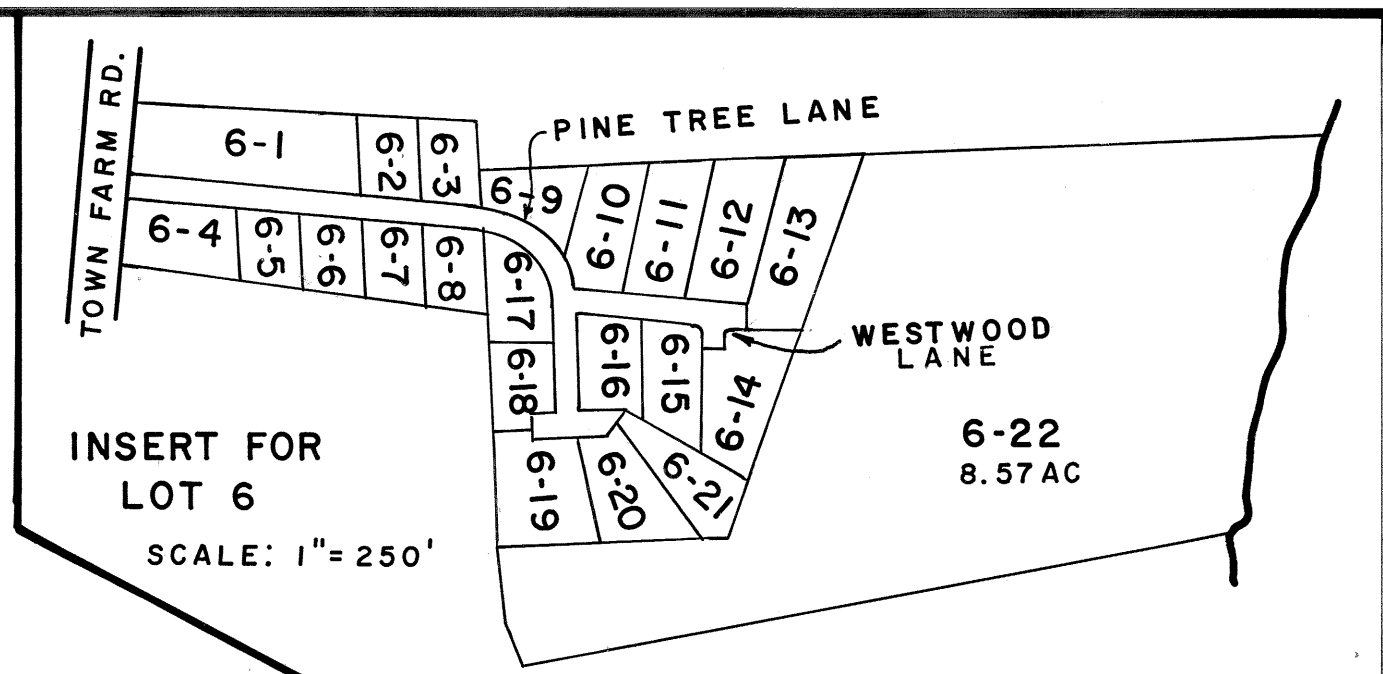

TEMPLE

JOHN E. O'DONNELL & ASSOCIATES
AUBURN, MAINE
1969

PROPERTY MAP FARMINGTON, MAINE

0 500 1000
SCALE IN FEET

R-14