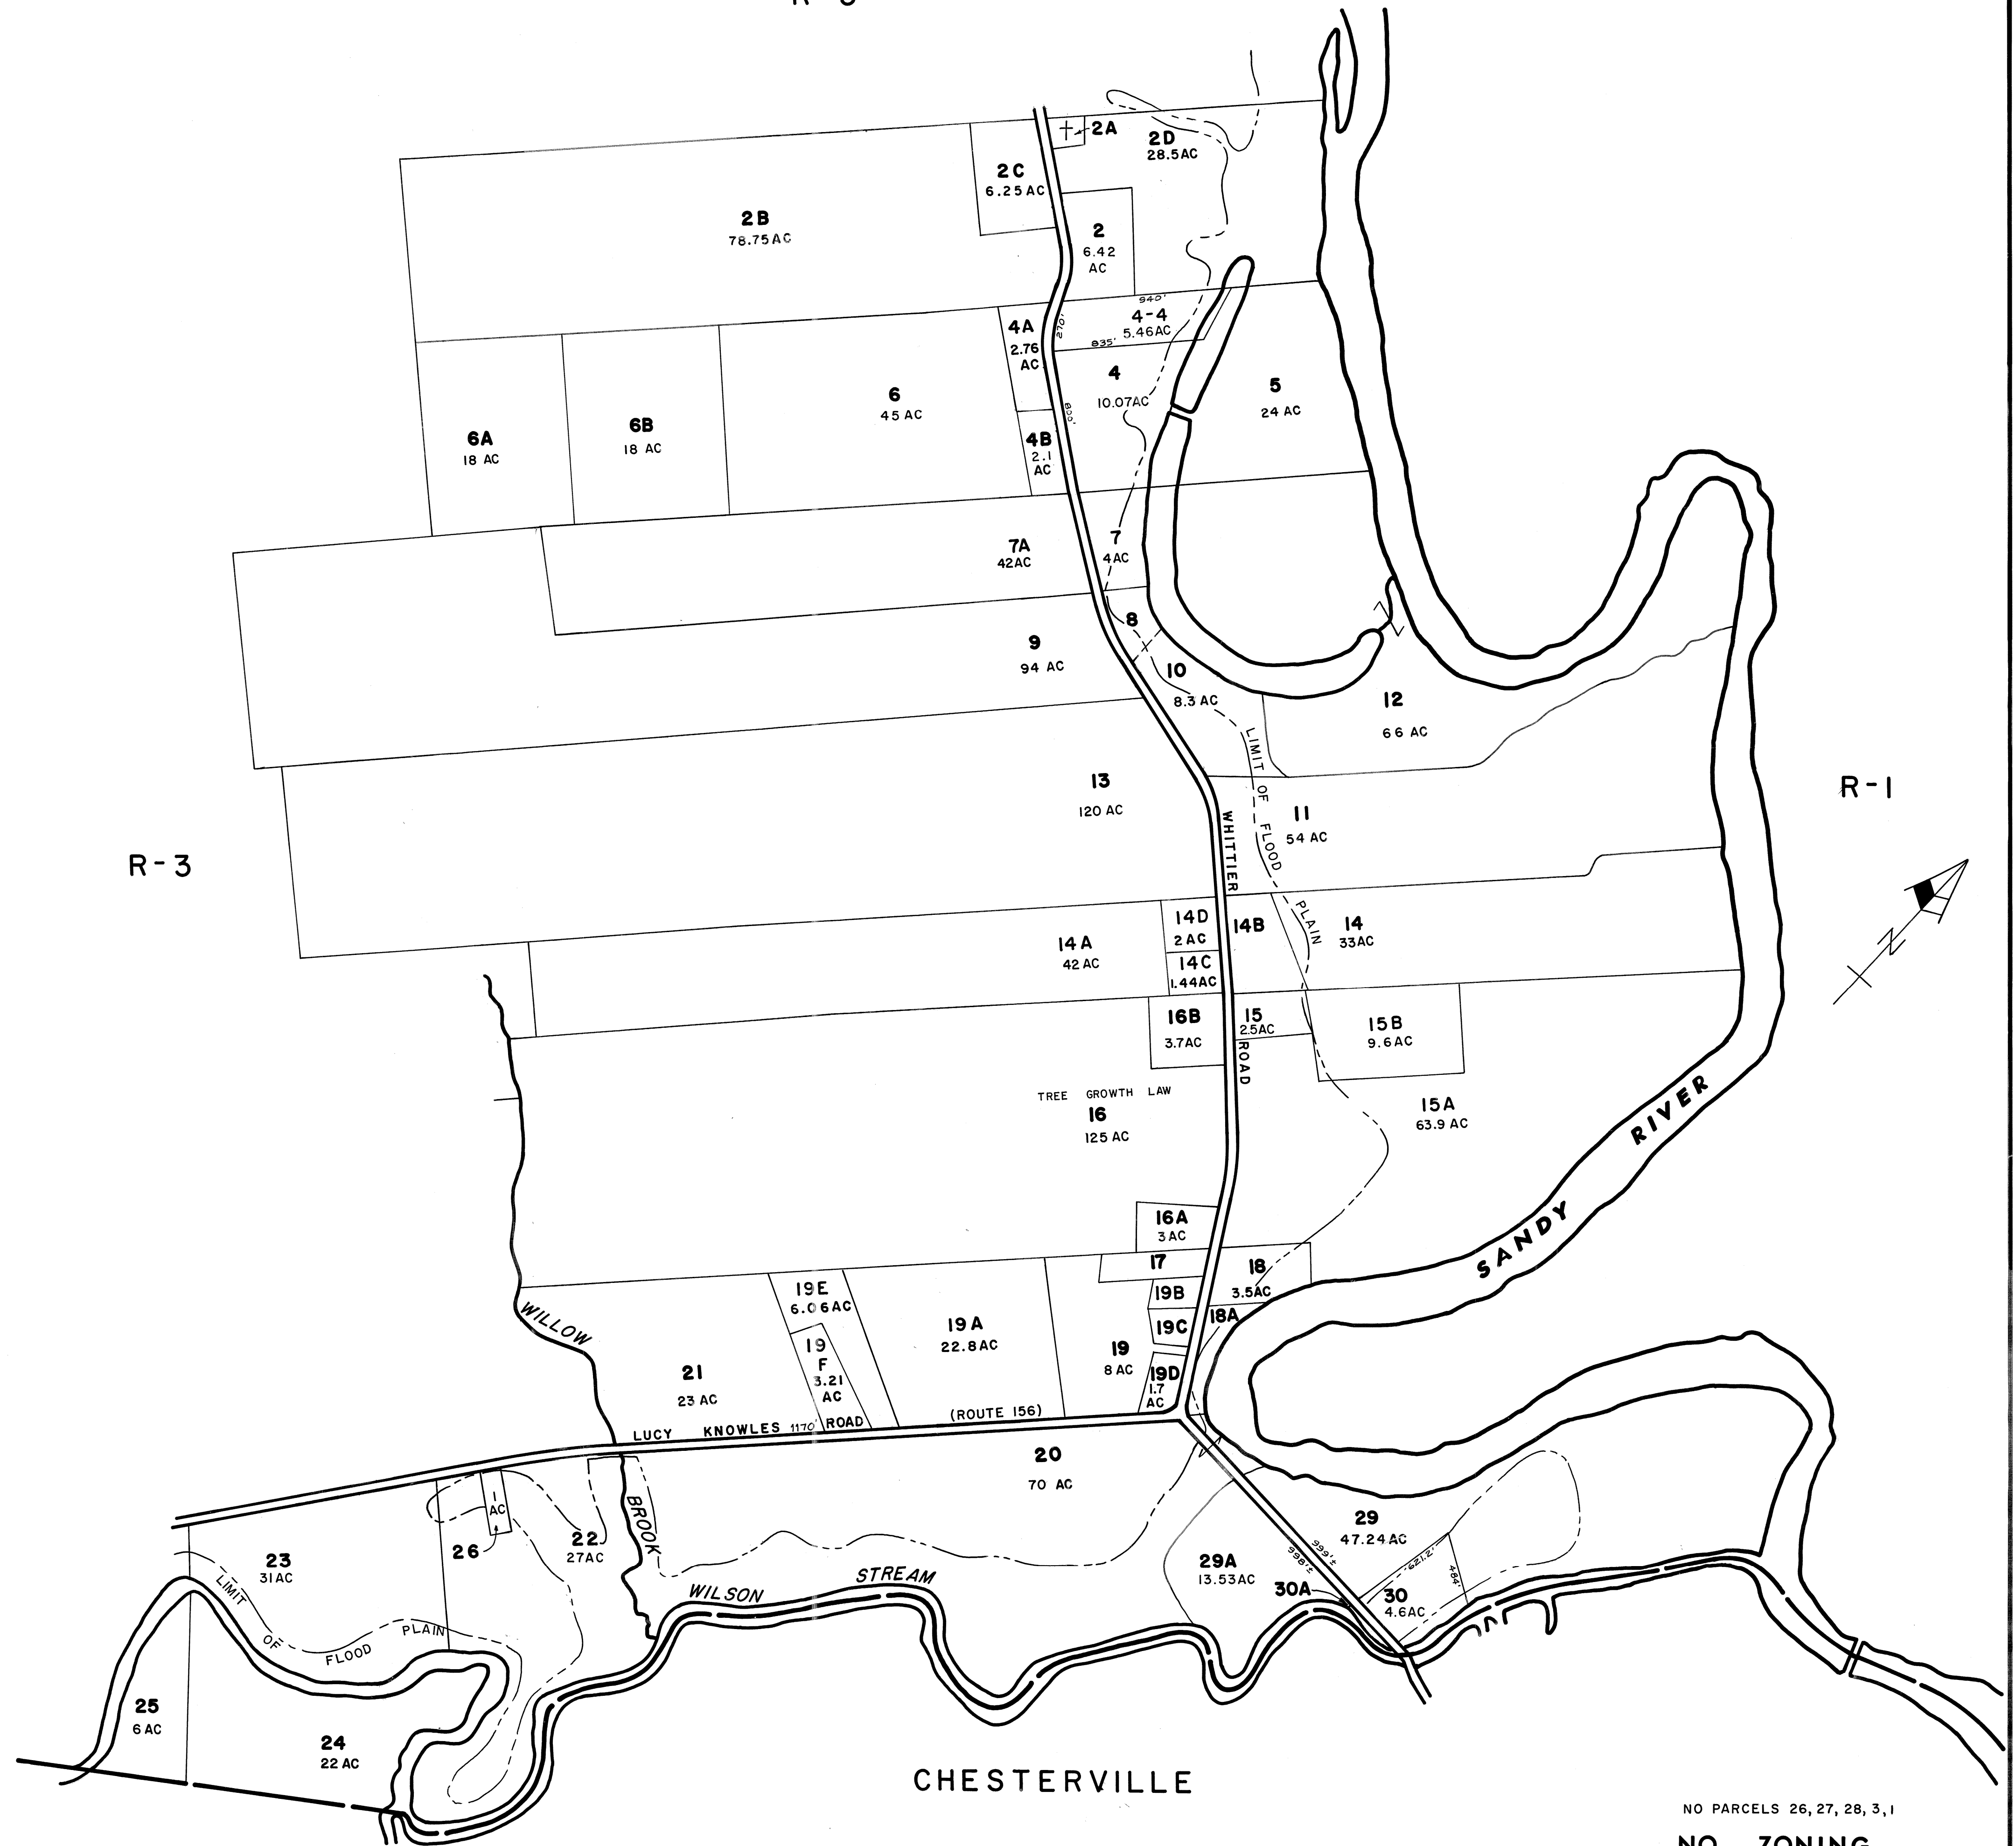

R-5

R-3

R-1

CHESTERVILLE

NO PARCELS 26, 27, 28, 3, 1

NO ZONING

JOHN E. O'DONNELL & ASSOCIATES  
 AUBURN, MAINE  
 1969

PROPERTY MAP  
**FARMINGTON, MAINE**