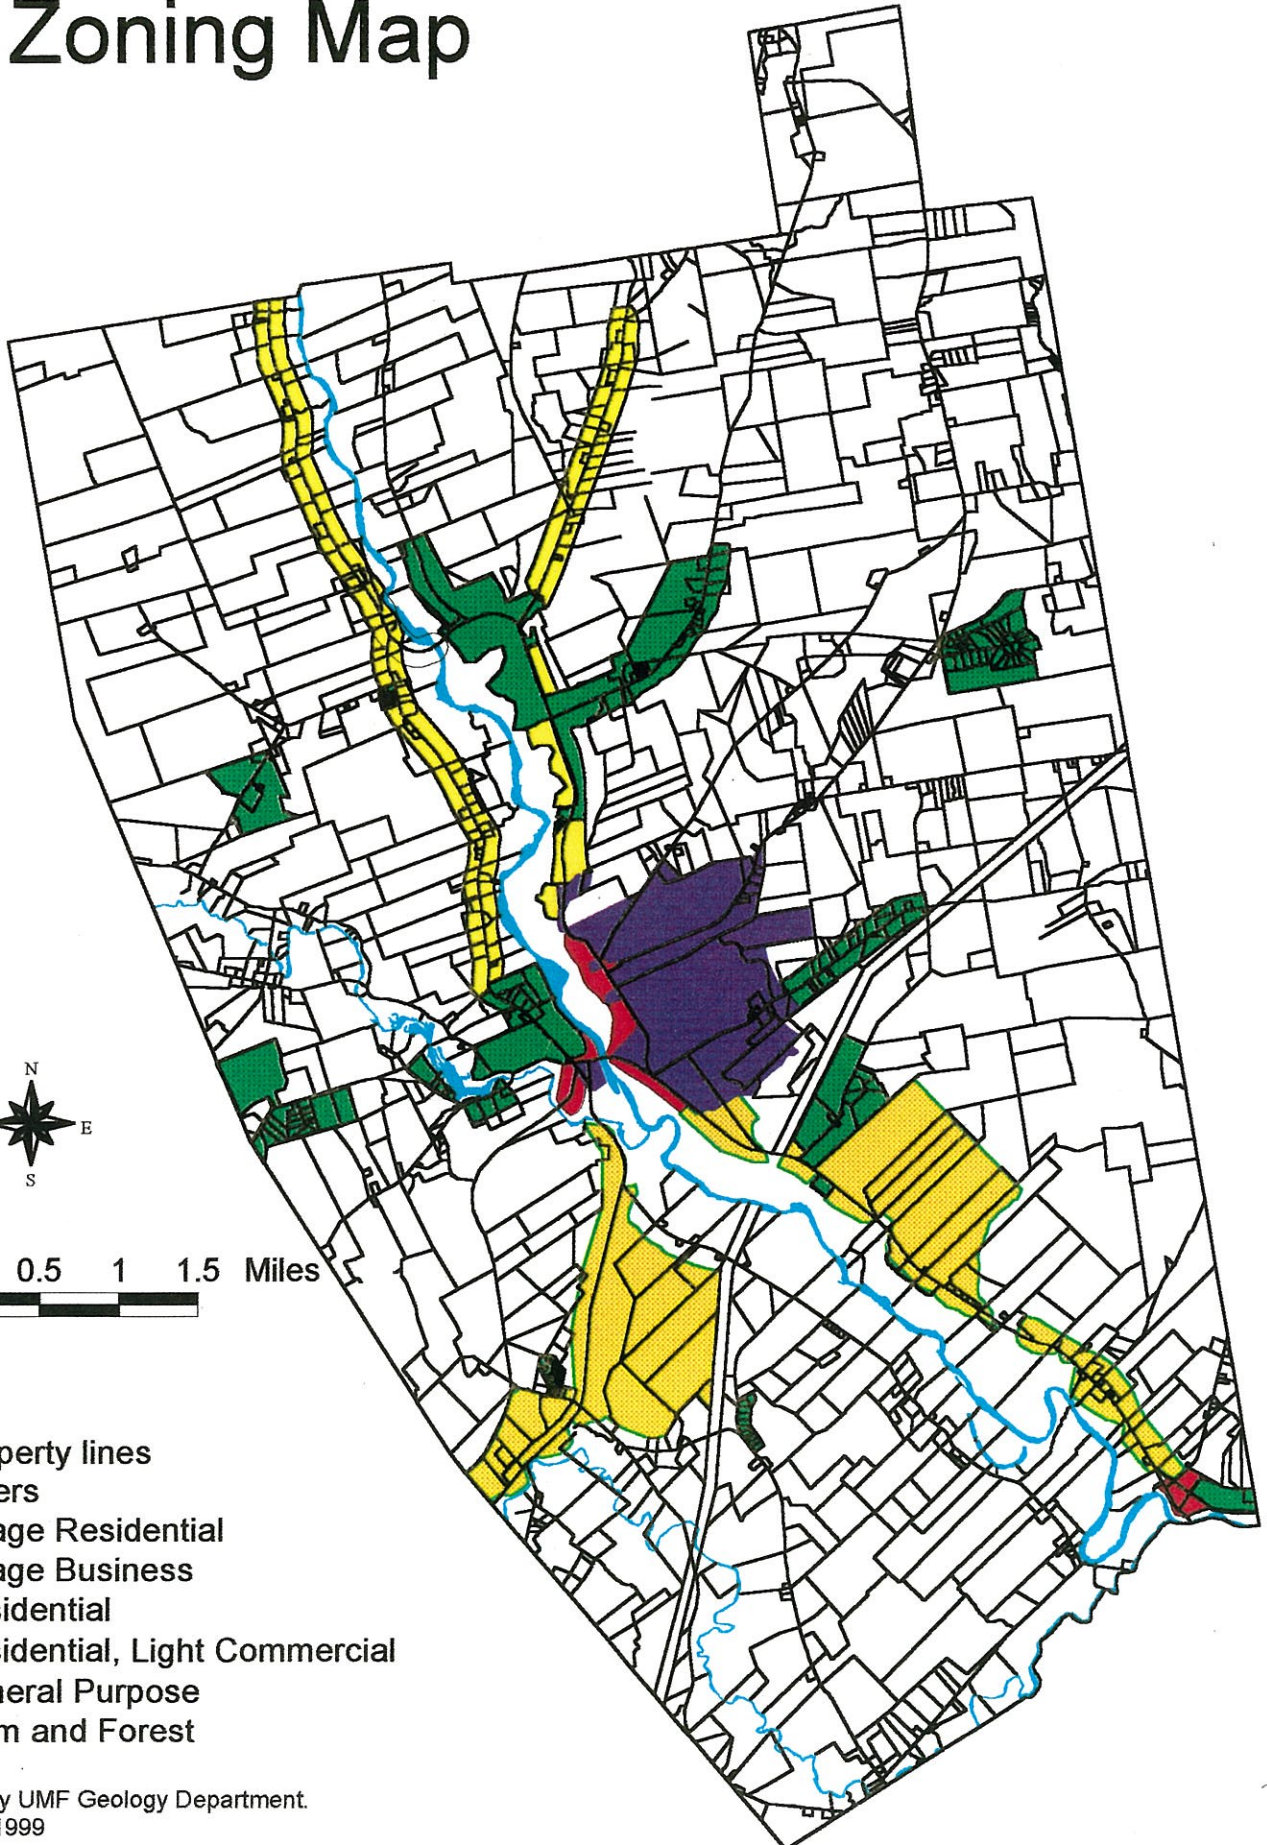

Town of Farmington Zoning Map

0.5 0 0.5 1 1.5 Miles

- Property lines
- Rivers
- Village Residential
- Village Business
- Residential
- Residential, Light Commercial
- General Purpose
- Farm and Forest

Cartography by UMF Geology Department.
November 4, 1999